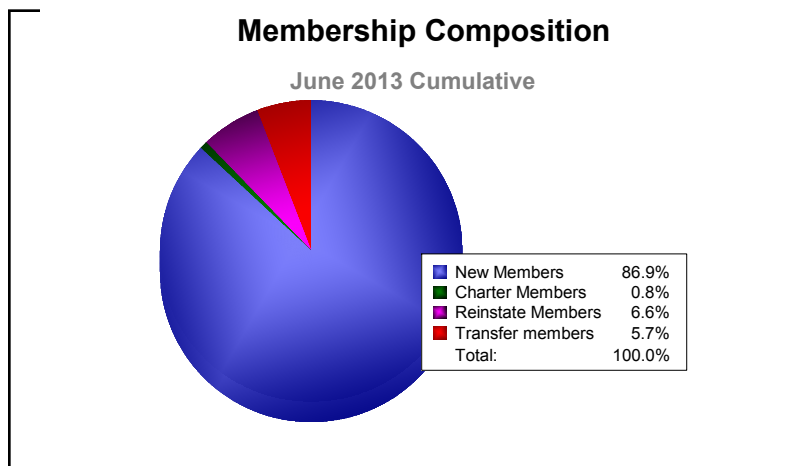

Year	New Clubs	Dropped Clubs	Gain/Loss Clubs	New Members	Charter Members	Reinstate Members	Transfer Members	Total Member Added	Total Members Dropped	Gain/Loss Members
2008-2009	1	-1	0	124	39	4	1	168	-111	57
2009-2010	0	0	0	151	0	9	0	160	-137	23
2010-2011	0	-1	-1	115	0	7	2	124	-94	30
2011-2012	1	-1	0	82	26	4	8	120	-131	-11
2012-2013	0	-2	-2	106	1	8	7	122	-234	-112
Average	0	-1	-1	116	13	6	4	139	-141	-3