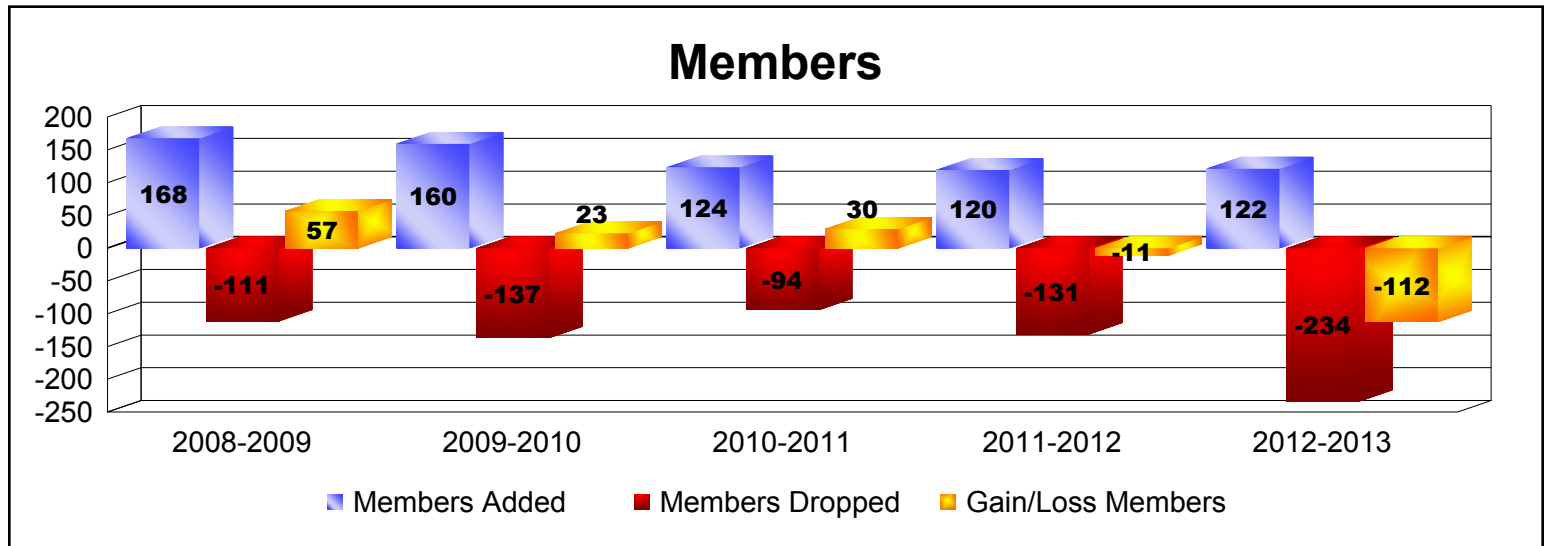

Year	New Clubs	Dropped Clubs	Gain/Loss Clubs	New Members	Charter Members	Reinstate Members	Transfer Members	Total Member Added	Total Members Dropped	Gain/Loss Members
2008-2009	1	-1	0	124	39	4	1	168	-111	57
2009-2010	0	0	0	151	0	9	0	160	-137	23
2010-2011	0	-1	-1	115	0	7	2	124	-94	30
2011-2012	1	-1	0	82	26	4	8	120	-131	-11
2012-2013	0	-2	-2	106	1	8	7	122	-234	-112
Average	0	-1	-1	116	13	6	4	139	-141	-3

Year	New Clubs	Dropped Clubs	Gain/Loss Clubs	New Members	Charter Members	Reinstate Members	Transfer Members	Total Member Added	Total Members Dropped	Gain/Loss Members
2008-2009	0	0	0	4	0	0	0	4	-7	-3
2009-2010	0	0	0	3	0	0	0	3	-18	-15
2010-2011	0	0	0	3	0	2	0	5	-13	-8
2011-2012	0	0	0	11	0	1	2	14	-13	1
2012-2013	0	0	0	5	0	0	0	5	-15	-10
Average	0	0	0	5	0	1	0	6	-13	-7