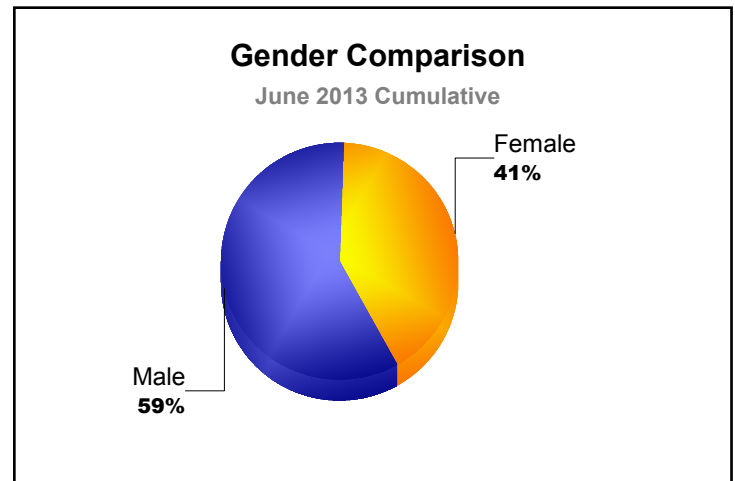

Year	New Clubs	Dropped Clubs	Gain/Loss Clubs	New Members	Charter Members	Reinstate Members	Transfer Members	Total Member Added	Total Members Dropped	Gain/Loss Members
2008-2009	1	-1	0	124	39	4	1	168	-111	57
2009-2010	0	0	0	151	0	9	0	160	-137	23
2010-2011	0	-1	-1	115	0	7	2	124	-94	30
2011-2012	1	-1	0	82	26	4	8	120	-131	-11
2012-2013	0	-2	-2	106	1	8	7	122	-234	-112
Average	0	-1	-1	116	13	6	4	139	-141	-3