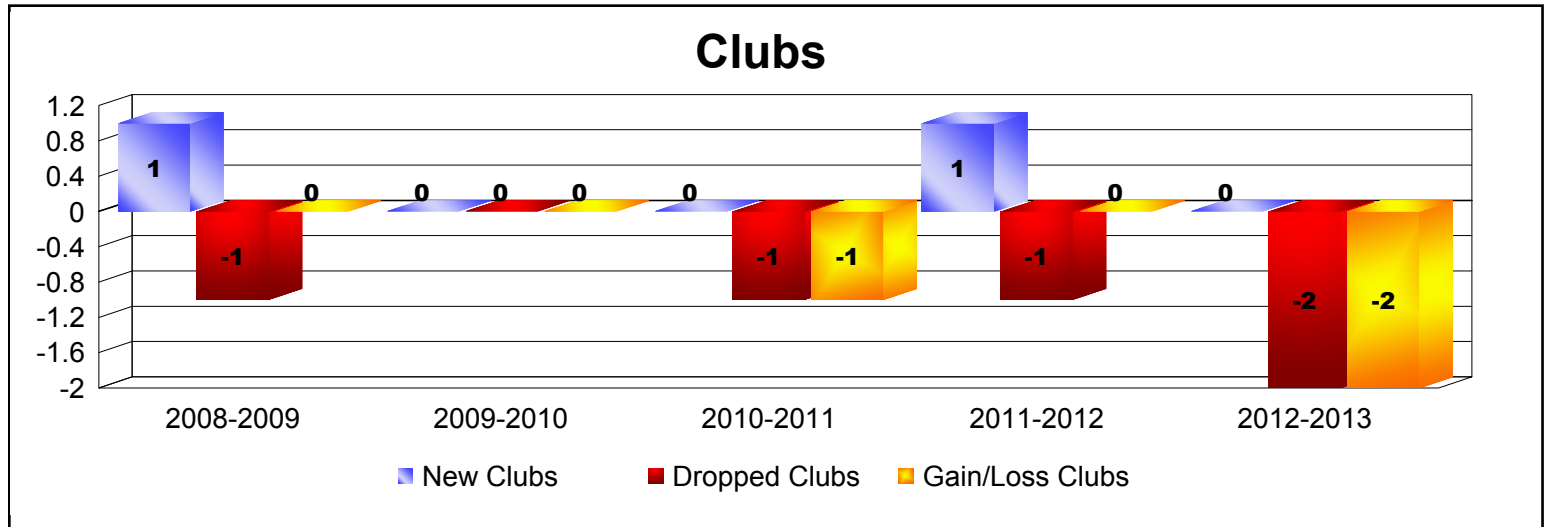

Year	New Clubs	Dropped Clubs	Gain/Loss Clubs	New Members	Charter Members	Reinstate Members	Transfer Members	Total Member Added	Total Members Dropped	Gain/Loss Members
2008-2009	1	-1	0	124	39	4	1	168	-111	57
2009-2010	0	0	0	151	0	9	0	160	-137	23
2010-2011	0	-1	-1	115	0	7	2	124	-94	30
2011-2012	1	-1	0	82	26	4	8	120	-131	-11
2012-2013	0	-2	-2	106	1	8	7	122	-234	-112
Average	0	-1	-1	116	13	6	4	139	-141	-3

Year	New Clubs	Dropped Clubs	Gain/Loss Clubs	New Members	Charter Members	Reinstate Members	Transfer Members	Total Member Added	Total Members Dropped	Gain/Loss Members
2008-2009	0	0	0	4	0	0	0	4	-7	-3
2009-2010	0	0	0	3	0	0	0	3	-18	-15
2010-2011	0	0	0	3	0	2	0	5	-13	-8
2011-2012	0	0	0	11	0	1	2	14	-13	1
2012-2013	0	0	0	5	0	0	0	5	-15	-10
Average	0	0	0	5	0	1	0	6	-13	-7